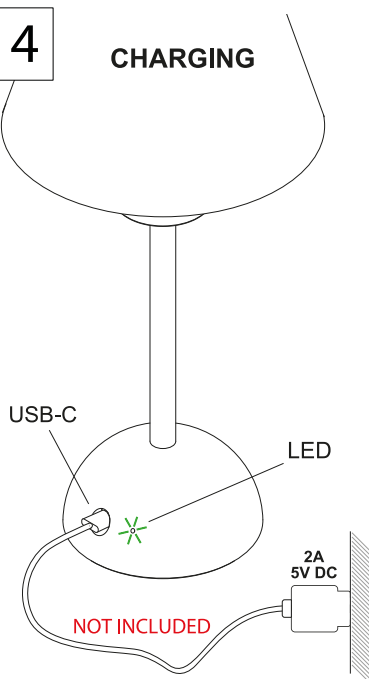

1

NOT INCLUDED

NOT INCLUDED

WARNING

ONLY FOR:
5V - E27
LED BULBS

2

3

CHARGING

4

CHARGING

How to replace the battery
Comment remplacer la batterie
So ersetzen Sie die Batterie
Cómo cambiar la batería
Come sostituire la batteria

NOX **YES**

| | |
|--------------------|--------------------------|
| Size | 18650 |
| Battery Chemistry | Li - ion |
| Battery | Rechargeable |
| Voltage | 3.7 V |
| Min Capacity mAh | From 2000 up tp 5000 mAh |
| Battery Version | Flat top |
| Circuit Protective | Unprotected |
| Height mm | 65 mm |
| Diameter mm | 18,5 mm |