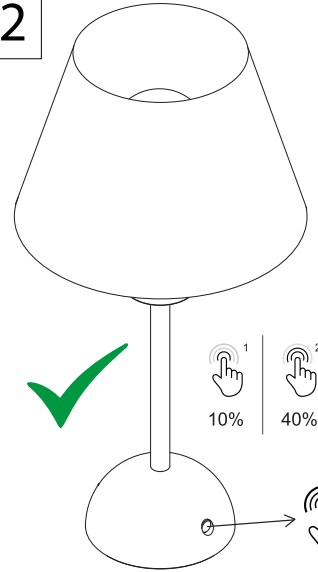

1

NOT INCLUDED

NOT INCLUDED

WARNING

ONLY FOR:
5V - E27
LED BULBS

2

3

CHARGING

4

CHARGING

How to replace the battery
Comment remplacer la batterie
So ersetzen Sie die Batterie
Cómo cambiar la batería
Come sostituire la batteria

NOX **YES**

| | |
|--------------------|--------------------------|
| Size | 18650 |
| Battery Chemistry | Li - ion |
| Battery | Rechargeable |
| Voltage | 3.7 V |
| Min Capacity mAh | From 2000 up tp 5000 mAh |
| Battery Version | Flat top |
| Circuit Protective | Unprotected |
| Height mm | 65 mm |
| Diameter mm | 18,5 mm |