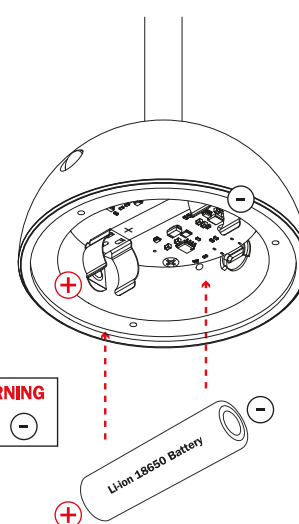

ARTICOLO -
CABLESS12-...

ca creative cables

MOSAIC S.p.A.
Lungo Dora P. Colletta n.113/9
10153 - Torino (TO) ITALY
www.creative-cables.com
Made in Italy

1xMAX 4 W E27
5V DC
Cl. III IP20

UNBOXING

NOT INCLUDED

1

NOT INCLUDED

NOT INCLUDED

WARNING

ONLY FOR:
5V - E27
LED BULBS

2

3

CHARGING

4

CHARGING

How to replace the battery
Comment remplacer la batterie
So ersetzen Sie die Batterie
Cómo cambiar la batería
Come sostituire la batteria

NOX **YES**

Size	18650
Battery Chemistry	Li - ion
Battery	Rechargeable
Voltage	3.7 V
Min Capacity mAh	From 2000 up tp 5000 mAh
Battery Version	Flat top
Circuit Protective	Unprotected
Height mm	65 mm
Diameter mm	18,5 mm

5

6

7

WARNING

8