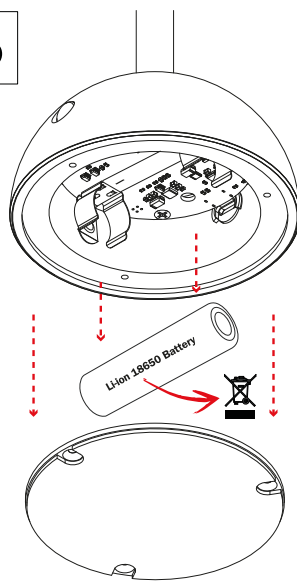

ARTICOLO -
CABLESS12-...

ca creative cables

MOSAIC S.p.A.
Lungo Dora P. Colletta n.113/9
10153 - Torino (TO) ITALY
www.creative-cables.com
Made in Italy

1xMAX 4 W E27
5V DC
Cl. III IP20

UNBOXING

NOT INCLUDED

1

NOT INCLUDED

NOT INCLUDED

WARNING

ONLY FOR:
5V - E27
LED BULBS

2

3

CHARGING

4

CHARGING

How to replace the battery
Comment remplacer la batterie
So ersetzen Sie die Batterie
Cómo cambiar la batería
Come sostituire la batteria

NOX **YES**

Size	18650
Battery Chemistry	Li - ion
Battery	Rechargeable
Voltage	3.7 V
Min Capacity mAh	From 2000 up tp 5000 mAh
Battery Version	Flat top
Circuit Protective	Unprotected
Height mm	65 mm
Diameter mm	18,5 mm

5

6

7

WARNING

8