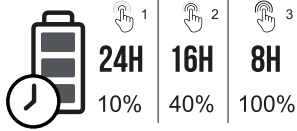

1

NOT INCLUDED

NOT INCLUDED

WARNING

ONLY FOR:
5V - E27
LED BULBS

2

3

CHARGING