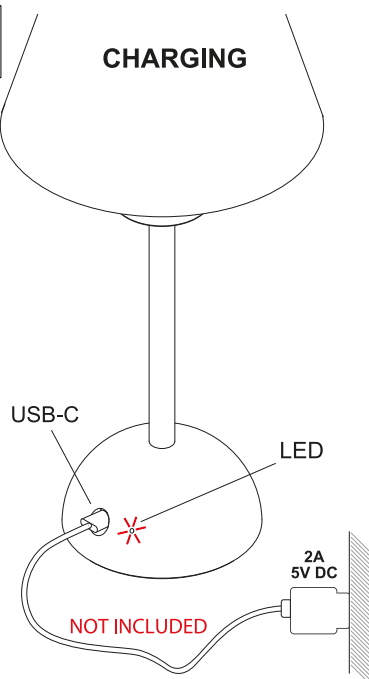

1

NOT INCLUDED

NOT INCLUDED

WARNING

ONLY FOR:
5V - E27
LED BULBS

2

3

CHARGING

4

CHARGING

How to replace the battery
Comment remplacer la batterie
So ersetzen Sie die Batterie
Cómo cambiar la batería
Come sostituire la batteria

NOX **YES**

| | |
|--------------------|--------------------------|
| Size | 18650 |
| Battery Chemistry | Li - ion |
| Battery | Rechargeable |
| Voltage | 3.7 V |
| Min Capacity mAh | From 2000 up tp 5000 mAh |
| Battery Version | Flat top |
| Circuit Protective | Unprotected |
| Height mm | 65 mm |
| Diameter mm | 18,5 mm |